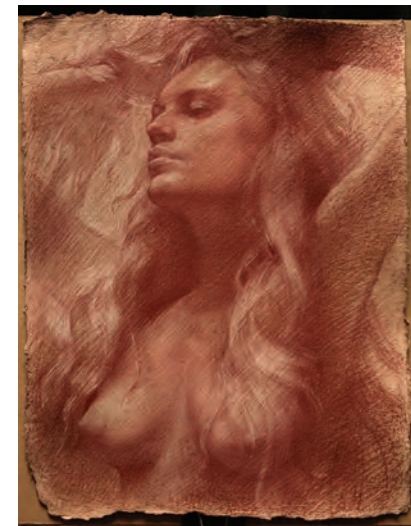

# New Drawings by Alexey Steele

This June, American Legacy Fine Arts, in Pasadena, California, will present “Torn Beauty,” a new exhibition of drawings and paintings by Alexey Steele. With a focus on the female form, the works take on themes that have inspired artists and patrons throughout the history of art. In these small-scale, delicately toned pieces, the Ukrainian-born artist uses traditional materials dating back to the Renaissance to portray the female body as a source of mystery and passion.

Steele has pulled from classical motifs and influences throughout his career, most often in an effort to situate representational painting and drawing in a 21<sup>st</sup>-century context. In one way, the drawings in “Torn Beauty” represent a change of pace for Steele, who is best known for large-scale figure paintings. But like his previous work, these artworks give a modern spin to traditional styles. Steele’s drawings boldly focus on the nude female figure, embracing sensuality with a directness that is decidedly contemporary.

### ABOVE LEFT

#### Torso

2012, charcoal on handmade cotton paper, 9 x 9. All artwork this article courtesy American Legacy Fine Arts, Pasadena, California

Steele’s materials—charcoal, pastel, and handmade paper—also link his work to the past. The drawings evoke the soft, gently worn look of earlier eras, but their construction is unusual. Each drawing is mounted to an individually painted panel, making the final work a mixed media piece. In both form and subject, the artist blends the traditional with the modern, encouraging us to look more closely and question how we view the beauty that the drawings confront us with. ❖