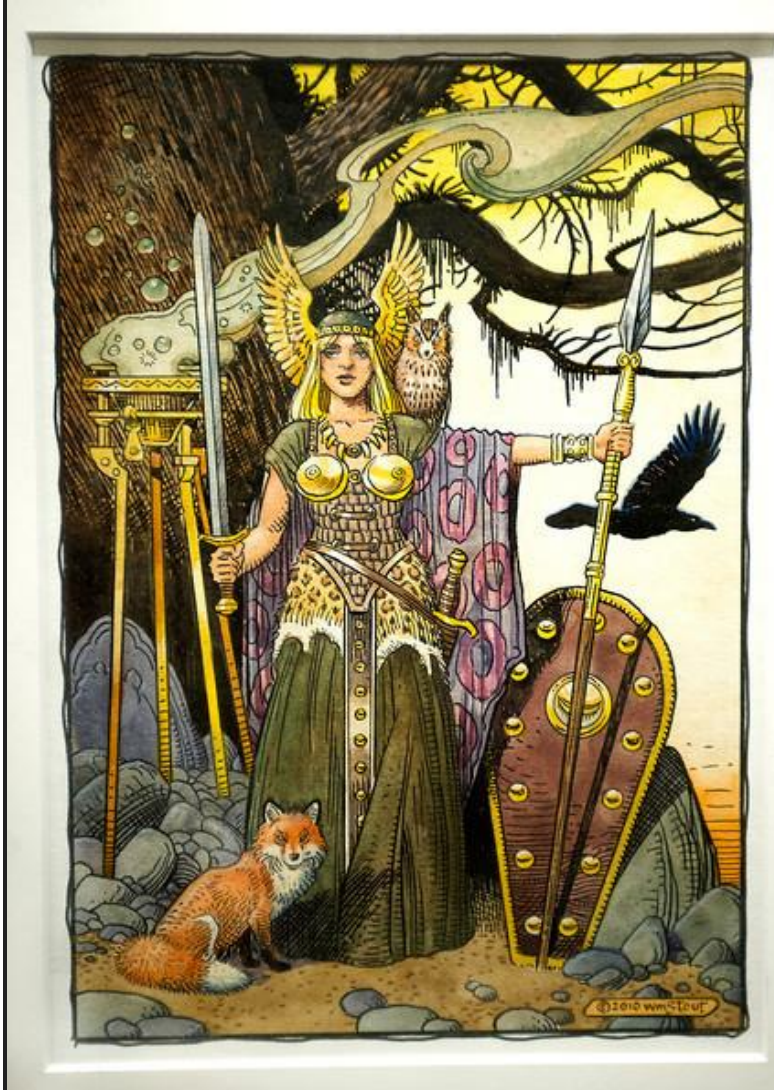

William Stout ink and watercolor drawing, "Brunhilde" (From Wagner's Ring Cycle) at American Legacy Fine Arts. Stout is a famously diverse artist of international renown in many fields: themed entertainment and motion picture design (specializing in science ...